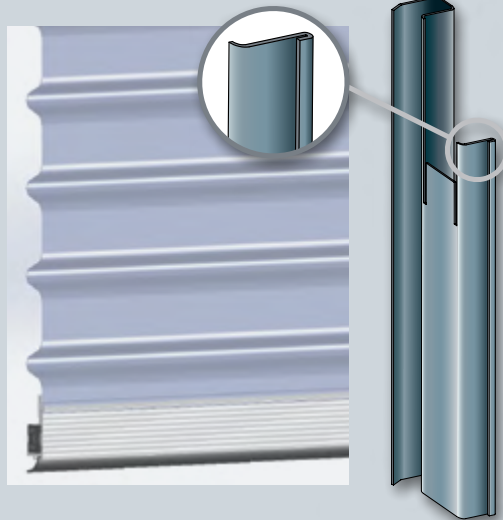

Feature	NovaTaur Range Benefits
New design - Rounded Panel	Stylish appeal
Two types	Residential (0.40) and Commercial (0.55)
Deeper profile	Strength, rigidity
Colours	Colorbond® and Zinalume®
NovaTaur® drum wheels	Quiet operation
NovaTaur® edge braiding	Smooth operation of door
TauraEdge™ safety edge guides	Safest operation
Welded brackets	Strength and long life
Spring system	25,000 cycles
Flexible sealing strip	Helps prevent dust and leaves entering the garage
Warranty	12 months

**Exclusive to
Taurean® Door Systems.
The safest operating guides.**

*NovaTaur® features a rolled edge that runs the length of the track.
It also boasts the deepest profile of 21mm.
This makes it so safe you'll find it's almost impossible to cut yourself on it..*

Patent No. 2015101228

FAITH-S1057